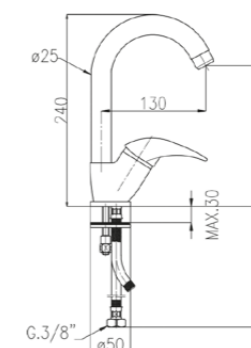

1079-70

Monocomando lavello con bocca girevole art. 070.
Single lever sink mixer with swivel spout item 070.

00	cromo	chrome	€ 62,00
08	bianco-cromo	white-chrome	€ 74,00