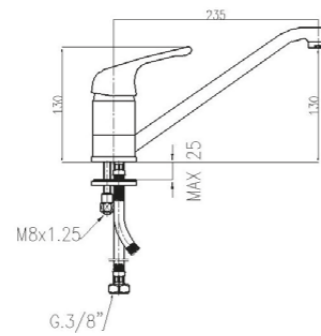

2420

Monocomando lavello con bocca girevole.
Single-lever sink mixer with swivel spout.

00	cromo	chrome	€ 59,00
08	bianco-cromo	white-chrome	€ 71,00