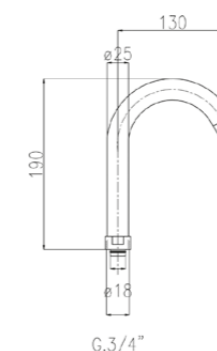

070

Bocca girevole per lavabo Ø 25 mm con aeratore, dado da 3/4".
Projection basin swivel spout Ø 25 mm with aerator and 3/4" nut.

mm. 180	00	cromo	chrome	€ 22,00
mm. 180	20	cromo-oro	chrome-gold	€ 29,00
mm. 180	08	bianco-cromo	white-chrome	€ 27,00
mm. 180	28	bianco-oro	white-gold	€ 29,00
mm. 180	18	bronzo	bronze	€ 35,00