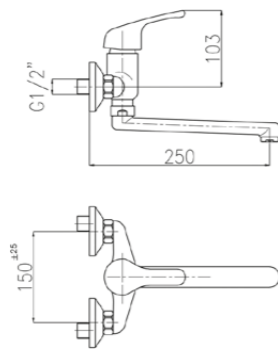

2500

Monocomando lavello esterno con bocca girevole 200 mm.
Single-lever wall sink mixer with 200 mm swivel spout.

00 cromo chrome € 80,00
08 bianco-cromo white-chrome € 96,00