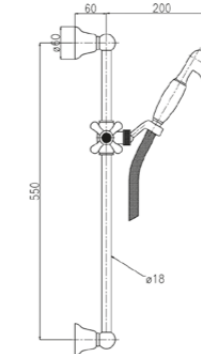

046

Set saliscendi doccia composto da asta in ottone cromato, doccia in ottone cromato 1 getto e flessibile 150 cm.
Shower set with brass sliding rail chromed, chromed brass handshower 1 jet, and flexible hose 150cm.

00	cromo	chrome	€ 150,00
20	cromo-oro	chrome-gold	€ 187,00
13	oro	gold	€ 225,00
18	bronzo	bronze	€ 225,00