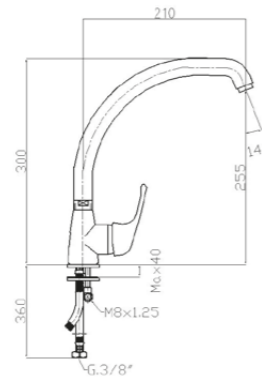

TE 2472

Monocomando lavello con bocca lata girevole in tubo (art.074).

Single-lever sink mixer with high swivel spout item 074.

00 cromo ..... chrome ..... € 64,00