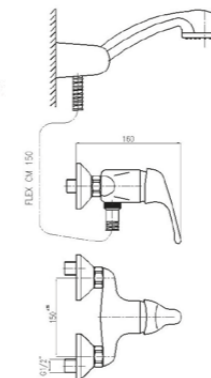

2320

monocomando doccia esterno con doccia supporto regolabile e flessibile 150 cm.
Single-lever shower mixer with handshower adjustable bracket and 150 cm flexible hose.

00	cromo	chrome	€ 77,00
20	cromo-oro	chrome-gold	€ 100,00
08	bianco-cromo	white-chrome	€ 93,00
28	bianco-oro	white-gold	€ 100,00