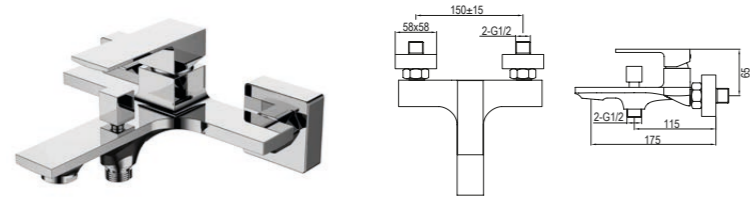

TH100

Monocomando vasca senza kit doccia.
Single-lever bath mixer.

00 cromo chrome € 157,00