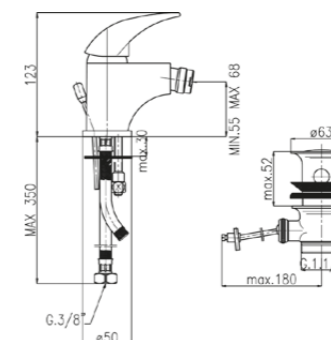

1070

Monocomando bidet con scarico 1"1/4.
Single-lever bidet mixer with 1"1/4 pop-up waste.

00	cromo	chrome	€ 59,00
20	cromo-oro	chrome-gold	€ 76,00
08	bianco-cromo	white-chrome	€ 70,00