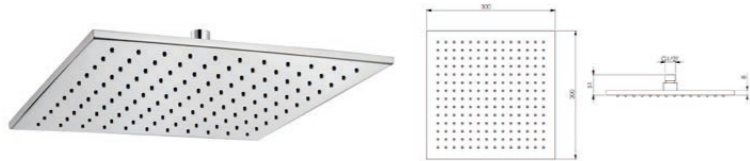

16630

Soffione in ottone cromato quadro 300x300x8 mm, anticalcare.
Square chromed brass headshower 300x300x8 mm, with easy-clean.

00 cromo chrome € 195,00