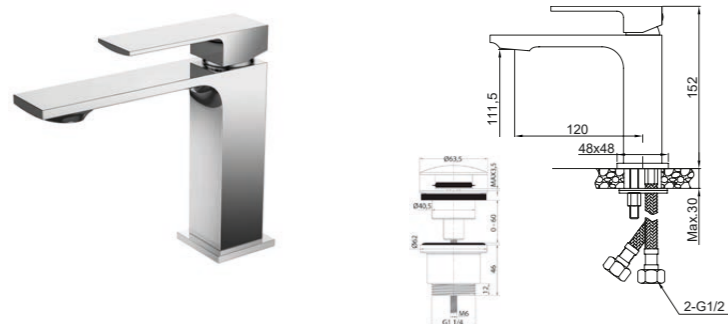

TH200

Monocomando lavabo con scarico click-clack 1" 1/4.
Single-lever basin mixer with pop-up waste 1" 1/4.

00 cromo chrome € 140,00

TH250

Monocomando lavabo alto con scarico click-clack 1" 1/4.
High single lever basin mixer with pop-up waste 1" 1/4.

00 cromo chrome € 192,00

TH300

Monocomando bidet con scarico click-clack 1" 1/4.
Single lever bidet mixer with pop-up waste 1" 1/4.

00 cromo chrome € 145,00