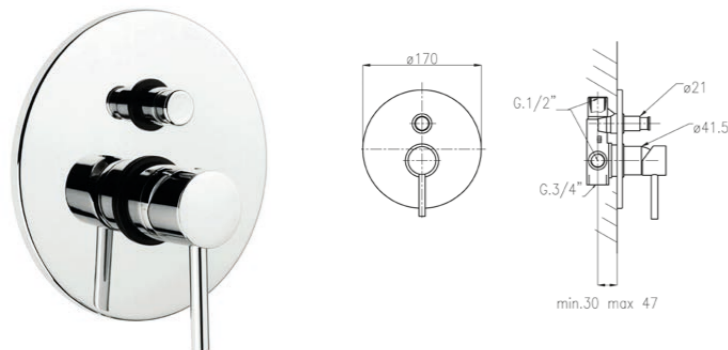

12091

Monocomando incasso vasca/doccia.
Built single-lever bath/shower mixer with diverter.

00 cromo chrome € 120,00