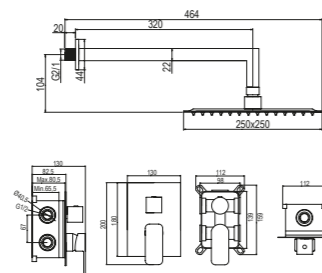

TH420

Monocomando incasso doccia con deviatore completo di doccia duplex con presa acqua, braccio e soffione anticalcare 25 x 25 cm.

Single-lever built-in shower mix with diverter, handshower water plug with shower support, 150 cm flexible hose, shower arm 25 x 25 cm anti-lime system shower head.

00 cromo chrome € 332,00