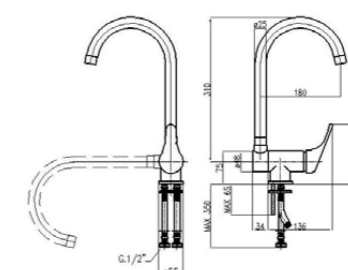

BS39-D

Monocomando lavello sottofinestra con canna pieghevole.
Single-lever sink mixer with folding spout.

00 cromo chrome € 210,00