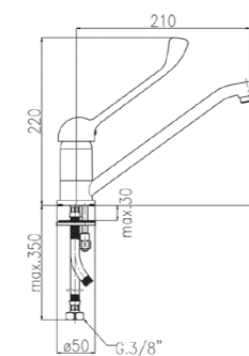

1078-LG

Monocomando lavello con bocca girevole 210 mm e leva a gomito.
Single-lever sink mixer with 210 mm swivel spout and elbow lever.

00	cromo	chrome	€ 54,00
20	cromo-oro	white-chrome	€ 64,00