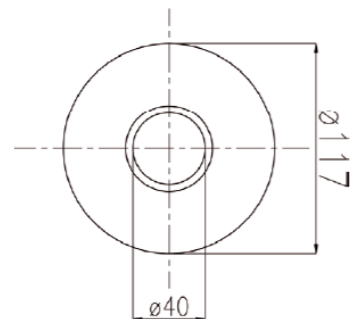

13500-50

Piastra tonda per monocomando incasso "Futurist" art. 13500, 13552.

Round plate for built-in single-lever mixers "Futurist" art. 13500, 13552.

00 cromo chrome € 9,00