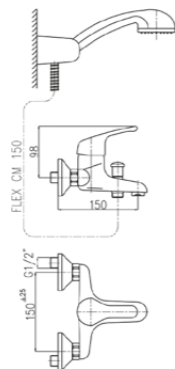

2140

Monocomando vasca esterno con doccia, supporto regolabile e flessibile 150cm.
Single-lever bath mixer with handshower, adjustable shower bracket and 150 cm flexible hose.

00	cromo	chrome	€ 98,00
20	cromo-oro	chrome-gold	€ 128,00
08	bianco-cromo	white-chrome	€ 118,00
28	bianco-oro	white-gold	€ 128,00