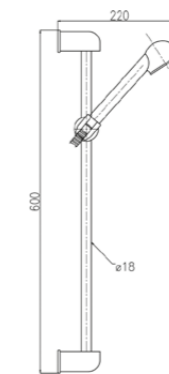

SD791

Saliscendi 60 cm. completo di doccia "Eletta" e flessibile 150 cm.
Slide rail 60 cm. With "Eletta" handshower and 150 cm. flexible hose.

00	cromo	chrome	€ 25,00