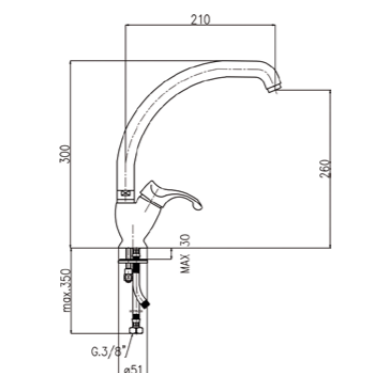

7660

Monocomando lavello con bocca alta in tubo (art.074).
Single-lever sink mixer with high tubular swivel spout (art.074) shower.

00	cromo	chrome	€ 116,00
20	cromo-oro	chrome-gold	€ 151,00
08	bianco-cromo	white-chrome	€ 140,00
28	bianco-oro	white-gold	€ 151,00
13	oro	gold	€ 186,00
18	bronzo	bronze	€ 186,00