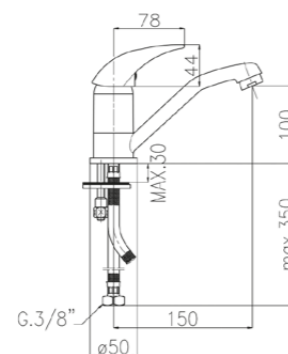

1078-15

Monocomando lavello con bocca girevole.
Single-lever sink mixer with swivel spout.

00	cromo	chrome	€ 43,00
08	bianco-cromo	white-chrome	€ 52,00