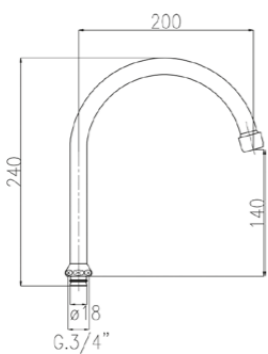

066

Bocca girevole alta Ø 18 mm con aeratore, dado da 3/4".
High projection swivel spout Ø 18 mm with aerator and 3/4" nut.

mm. 200	00	cromo	chrome	€ 11,00
mm. 200	20	cromo-oro	chrome-gold	€ 14,30
mm. 200	08	bianco-cromo	white-chrome	€ 13,20
mm. 200	28	bianco-oro	white-gold	€ 14,30
mm. 200	13	oro	gold	€ 19,60
mm. 200	18	bronzo	bronze	€ 19,60