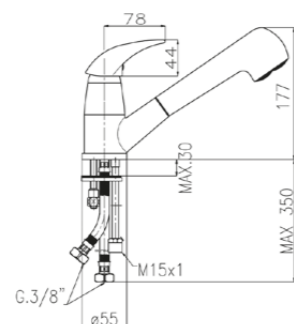

1077

Monocomando lavello con doccia estraibile a due getti e flessibile in nylon rinforzato cm. 150.
Single lever sink mixer with removable 2-jet hand shower and nylon 150 cm. flexible hose.

00	cromo	chrome	€ 82,00