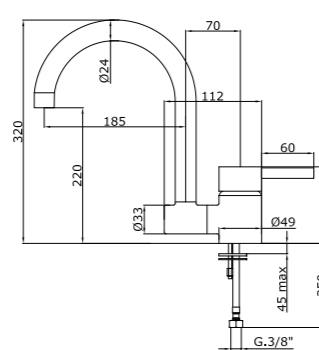

13805

Monocomando lavello sottofinestra con bocca girevole abbattibile.

Below window single lever sink mixer with folding spout.

00 cromo chrome € 135,00