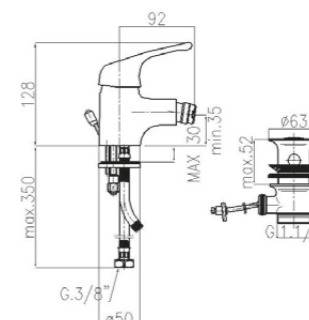

2260

Monocomando bidet con scarico 1" 1/4.
Single-lever bidet mixer with 1 1/4" pop-up waste.

00	cromo	chrome	€ 77,00
20	cromo-oro	chrome-gold	€ 100,00
08	bianco-cromo	white-chrome	€ 93,00
28	bianco-oro	white-gold	€ 100,00