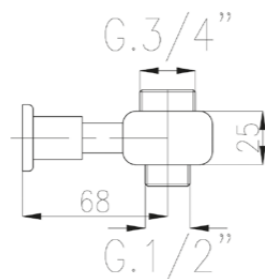

AC242

Supporto colonna doccia con attacco 3/4" M.x1/2" M.
Riser pipe bracket with 3/4" M.x1/2" M connection.

00	cromo	chrome	€ 40,00
20	cromo-oro	chrome-gold	€ 50,00
08	bianco-cromo	white-chrome	€ 45,00
28	bianco-oro	white-gold	€ 50,00
13	oro	gold	€ 60,00
18	bronzo	bronze	€ 60,00