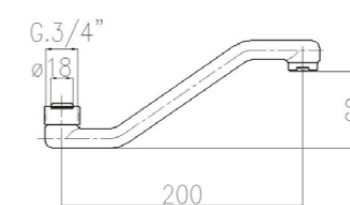

## 068

Bocca girevole in tubo con aeratore, dado da 3/4".  
Shaped tubular projection swivel spout with aerator and 3/4" spout.

mm. 120	00	cromo	chrome	€ 13,00
mm. 200	00	cromo	chrome	€ 15,00
mm. 300	00	cromo	chrome	€ 19,20
mm. 120	20	cromo-oro	chrome-gold	€ 17,00
mm. 200	20	cromo-oro	chrome-gold	€ 19,00
mm. 300	20	cromo-oro	chrome-gold	€ 25,00
mm. 120	08	bianco-cromo	white-chrome	€ 16,00
mm. 200	08	bianco-cromo	white-chrome	€ 18,00
mm. 300	08	bianco-cromo	white-chrome	€ 23,00
mm. 120	28	bianco-oro	white-gold	€ 17,00
mm. 200	28	bianco-oro	white-gold	€ 19,00
mm. 300	28	bianco-oro	white-gold	€ 25,00
mm. 120	13	oro	gold	€ 21,00
mm. 200	13	oro	gold	€ 23,00
mm. 300	13	oro	gold	€ 31,00
mm. 120	18	bronzo	bronze	€ 21,00
mm. 200	18	bronzo	bronze	€ 23,00
mm. 300	18	bronzo	bronze	€ 31,00