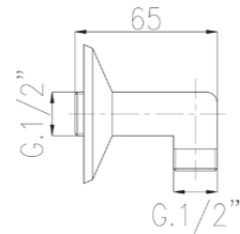

715-40

Presà acqua in ottone cromato 1/2"M.x1/2"M. con rosone.
Chrome-plated brass water plug 1/2"M.x1/2"M. with flange.

00 cromo chrome € 5,00