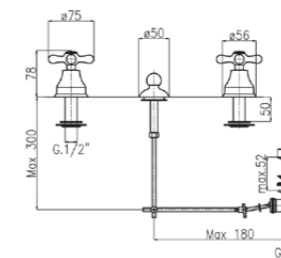

022

Gruppo monoforo lavabo con scarico 1"1/4.
Single-hole basin mixer with 1"1/4 pop-up waste.

		vitone normale standardized valve	vitone dischi ceramici ceramic disc valve
00	cromo	chrome	€ 97,00 € 104,00
20	cromo-oro	chrome-gold	€ 126,00 € 133,00
08	bianco-cromo	white-chrome	€ 116,00 € 123,00
28	bianco-oro	white-gold	€ 126,00 € 133,00
13	oro	gold	€ 155,00 € 162,00
18	bronzo	bronze	€ 155,00 € 162,00