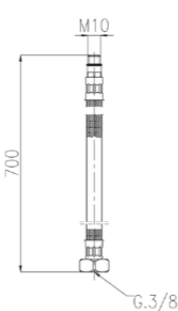

00 nera black € 17,00

**D.5.40**

Supporto in ABS cromato per doccia parrucchiere. ABS chromed support for hairdresser shower.

00 cromo chrome € 10,00

**703**

Coppia tubi flessibili in acciaio inox DN6 M. 10X1X3/8\"F. lunghezza 70cm. Couple of stainless steel flexible hoses DN6 Ø 10 M. 10x1x3/8\"F. length 70cm.