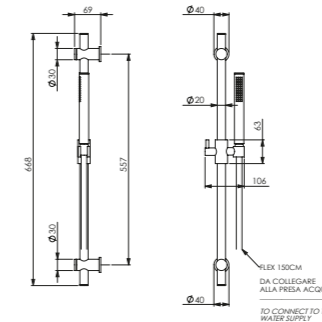

12550

Set saliscendi doccia composto da asta in ottone cromato, doccia in ABS cromato 1 getto e flessibile 150 cm. chromalux.
Shower set with sliding rail chromed brass, chromed ABS handshower 1 jet and flexible hose chromalux 150 cm.

00	cromo	chrome	€ 100,00