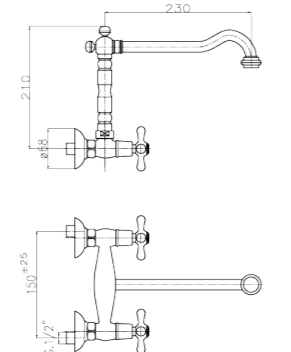

029-B

Gruppo lavello esterno con bocca girevole antica art. B80.
Wall sink mixer with swivel spout B80.

		vitone normale standardized valve	vitone dischi ceramici ceramic disc valve
00	cromo	chrome	€ 156,00 € 163,00
20	cromo-oro	chrome-gold	€ 203,00 € 210,00
08	bianco-cromo	white-chrome	€ 187,00 € 194,00
28	bianco-oro	white-gold	€ 203,00 € 210,00
13	oro	gold	€ 234,00 € 241,00
18	bronzo	bronze	€ 234,00 € 241,00