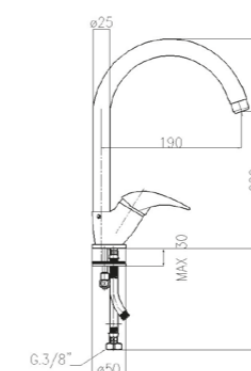

1079-72

Monocomando lavello con bocca alta girevole art. 072.
Single lever sink mixer with high swivel spout item 072.

00	cromo	chrome	€ 66,00
08	bianco-cromo	white-chrome	€ 79,00