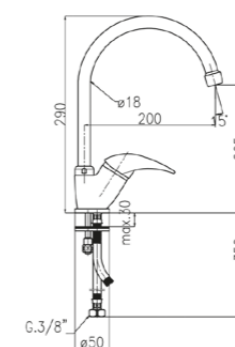

1079

Monocomando lavello con bocca girevole art. 066.
Single lever sink mixer with swivel spout 066.

00	cromo	chrome	€ 54,00
08	bianco-cromo	white-chrome	€ 65,00