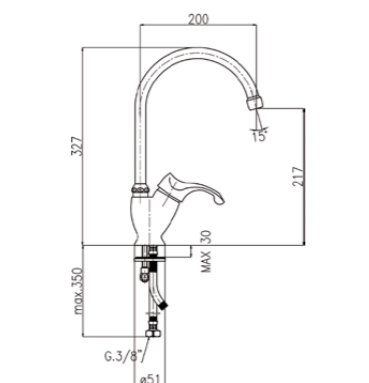

7650

Monocomando lavello con bocca alta girevole Ø18 art.066.
Single-lever sink mixer with Ø 180 mm high swivel spout item 066.

00	cromo	chrome	€ 92,00
20	cromo-oro	chrome-gold	€ 120,00
08	bianco-cromo	white-chrome	€ 110,00
28	bianco-oro	white-gold	€ 120,00
13	oro	gold	€ 147,00
18	bronzo	bronze	€ 147,00