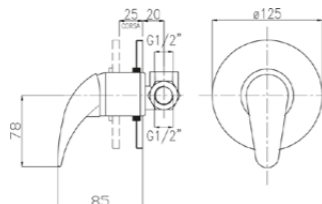

1076

Monocomando incasso doccia.
Built-in single-lever shower mixer.

00	cromo	chrome	€ 44,00
20	cromo-oro	chrome-gold	€ 58,00
08	bianco-cromo	white-chrome	€ 53,00