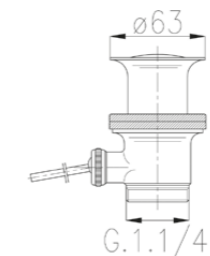

10-531

Scarico con tappo in acciaio inox.
Pop-up waste with stainless steel plug.

1"	00	cromo	chrome	€ 10,00
1" 1/4	00	cromo	chrome	€ 10,00