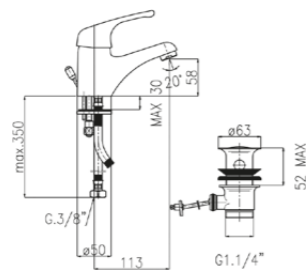

2200

Monocomando lavabo con scarico 1" 1/4.
Single-lever basin mixer with 1 1/4" pop-up waste.

00	cromo	chrome	€ 75,00
20	cromo-oro	chrome-gold	€ 98,00
08	bianco-cromo	white-chrome	€ 90,00
28	bianco-oro	white-gold	€ 98,00