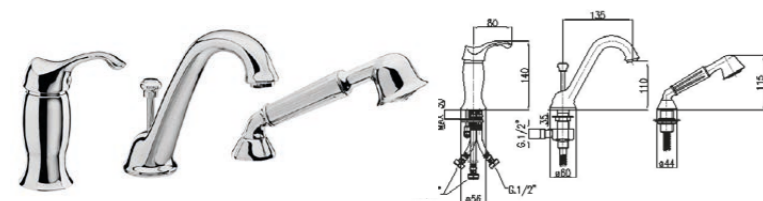

7060

Monocomando bordo vasca 3 fori con doccia.
3-hole bath single-lever mixer with handshower.

00	cromo	chrome	€ 204,00
20	cromo-oro	chrome-gold	€ 265,00
08	bianco-cromo	white-chrome	€ 245,00
28	bianco-oro	white-gold	€ 265,00
13	oro	gold	€ 326,00
18	bronzo	bronze	€ 326,00