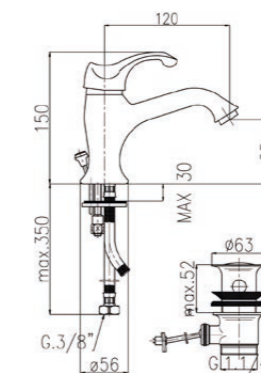

7100

Monocomando lavabo con scarico 1" 1/4.
Single-lever basin mixer with 1" 1/4 pop-up waste.

00	cromo	chrome	€ 94,00
20	cromo-oro	chrome-gold	€ 122,00
08	bianco-cromo	white-chrome	€ 113,00
28	bianco-oro	white-gold	€ 122,00
13	oro	gold	€ 150,00
18	bronzo	bronze	€ 150,00