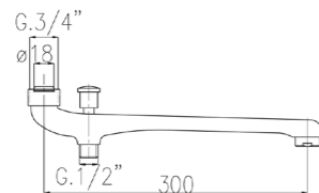

B80

Bocca girevole stile antico con aeratore.

Swivel spout antique style with aerator.

mm. 230	00	cromo	chrome	€ 86,00
mm. 230	08	bianco-cromo	white-chrome	€ 136,00
mm. 230	13	oro	gold	€ 150,00
mm. 230	18	bronzo	bronze	€ 150,00