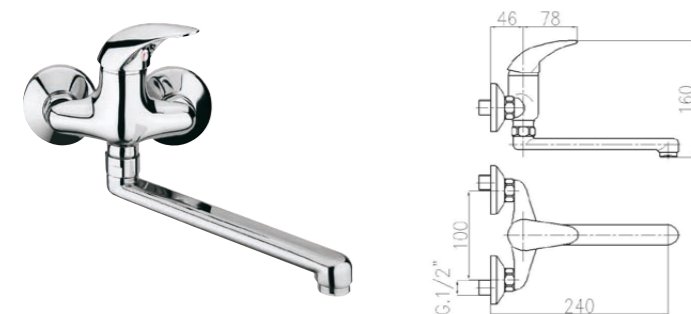

1080-10

Monocomando lavello esterno con bocca girevole 200 mm, interasse 100.

Single-lever sink mixer with 200 mm swivel spout, 100 mm connection.

00 cromo chrome € 65,00