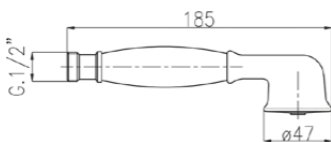

040-W

Doccia "Liberty" monogetto con impugnatura in ABS bianco; attacco da 1/2".
1/2" "Liberty" one-jet handshower with white ABS grip.

00 cromo chrome € 19,00