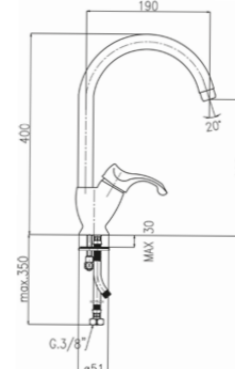

7670-72

Monocomando lavello con bocca girevole alta a "C" Ø25 mm art.072.
Single-lever sink mixer with "C" high Ø 25 mm swivel spout item 072.

00	cromo	chrome	€ 110,00
20	cromo-oro	chrome-gold	€ 143,00
08	bianco-cromo	white-chrome	€ 132,00
28	bianco-oro	white-gold	€ 143,00
13	oro	gold	€ 176,00
18	bronzo	bronze	€ 176,00