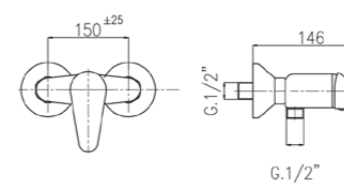

1074

Monocomando doccia esterno.
Single-lever shower mixer.

00	cromo	chrome	€ 49,00
20	cromo-oro	chrome-gold	€ 64,00
08	bianco-cromo	white-chrome	€ 59,00