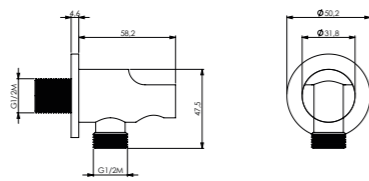

AC761

Presà acqua da 1/2" con supporto doccia in ottone cromato.
1/2" water plug with chrome-plated brass shower support.

00 cromo chrome € 39,00