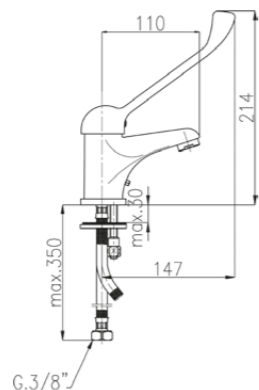

1069-LG

Monocomando lavabo senza scarico con leva a gomito e portacatenella.
Single-lever basin mixer without pop-up waste with elbow lever and chain holder.

00	cromo	chrome	€ 55,00
20	cromo-oro	chrome-gold	€ 71,00
08	bianco-cromo	white-chrome	€ 66,00