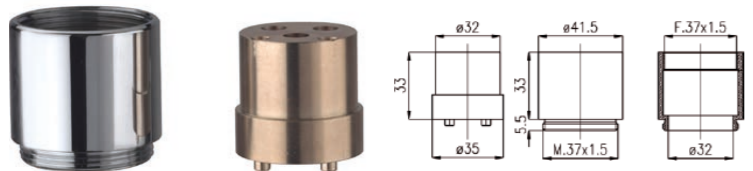

PRO01130

Kit prolunga Ø 35 mm per sede cartuccia monocomando doccia e vasca/doccia.

Ø 35 extension kit for cartridge-seat of built-in single-lever shower mixers and bath/shower mixers.

00 cromo chrome € 37,00