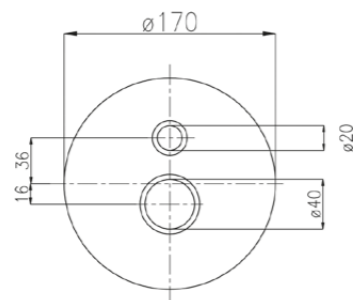

13070-50

Piastra tonda per monocomando incasso con deviatore "Futurist" art. 13062, 13070.

Round plate for built-in single-lever shower mixers with diverter "Futurist" art. 13062, 13070.

00 cromo chrome € 22,00