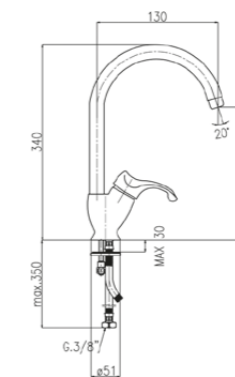

7670-70

Monocomando lavello con bocca girevole a C Ø 25 art. 070.
Single-lever sink mixer with "C" Ø 25 mm mixer item 070.

00	cromo	chrome	€ 106,00
20	cromo-oro	chrome-gold	€ 138,00
08	bianco-cromo	white-chrome	€ 127,00
28	bianco-oro	white-gold	€ 138,00
13	oro	gold	€ 170,00
18	bronzo	bronze	€ 170,00