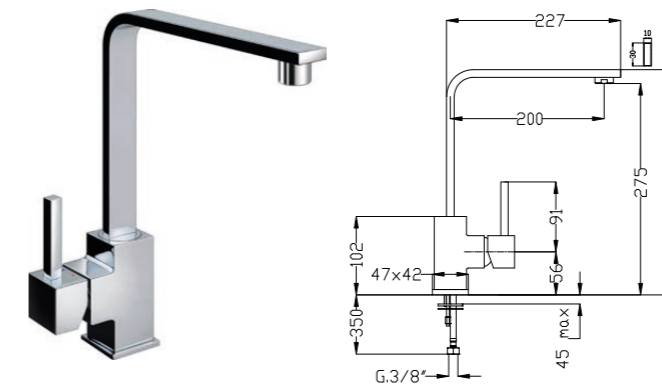

16720

Monocomando lavello con bocca girevole.
Single lever sink mixer with swivel spout.

00 cromo chrome € 195,00