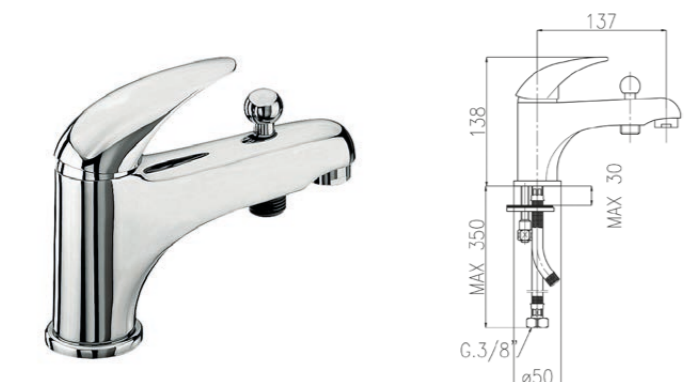

1052

Monocomando bordo vasca.
Bath edge single-lever mixer.

00	cromo	chrome	€ 65,00
20	cromo-oro	chrome-gold	€ 84,00
08	bianco-cromo	white-chrome	€ 78,00