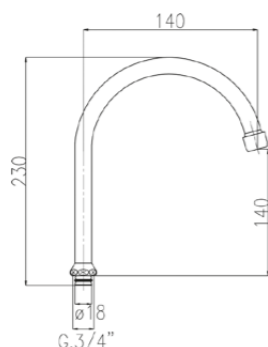

## 064

Bocca girevole a "J" Ø 18 mm con aeratore dado da 3/4".  
Projection "J" swivel spout Ø 18 mm with aerator and 3/4" nut.

mm. 140	00	cromo	chrome	€ 6,20
mm. 180	00	cromo	chrome	€ 8,20
mm. 140	20	cromo-oro	chrome-gold	€ 8,20
mm. 180	20	cromo-oro	chrome-gold	€ 10,60
mm. 140	08	bianco-cromo	white-chrome	€ 7,50
mm. 180	08	bianco-cromo	white-chrome	€ 9,80
mm. 140	28	bianco-oro	white-gold	€ 8,20
mm. 180	28	bianco-oro	white-gold	€ 10,60