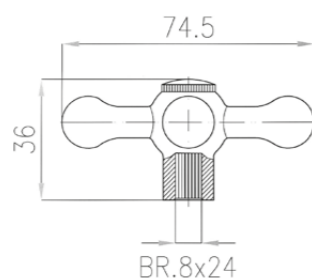

M050

Maniglia "Liberty" completa di indicatore attacco Ø8x24.
"Liberty" handle with indicator Ø8x24.

00	cromo	chrome	€ 8,00
20	cromo-oro	chrome-gold	€ 10,00
08	bianco-cromo	white-chrome	€ 9,00
28	bianco-oro	white-gold	€ 10,00
13	oro	gold	€ 13,00
18	bronzo	bronze	€ 13,00