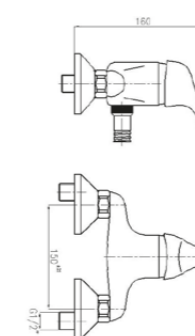

2300

Monocomando doccia esterno.
Single-lever shower mixer.

00	cromo	chrome	€ 62,00
20	cromo-oro	chrome-gold	€ 81,00
08	bianco-cromo	white-chrome	€ 75,00
28	bianco-oro	white-gold	€ 81,00