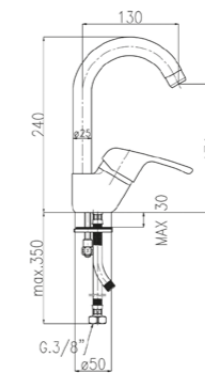

2470-70

Monocomando lavello con bocca girevole art. 070.
Single-lever sink mixer with swivel spout item 070.

00	cromo	chrome	€ 80,00
08	bianco-cromo	white-chrome	€ 96,00