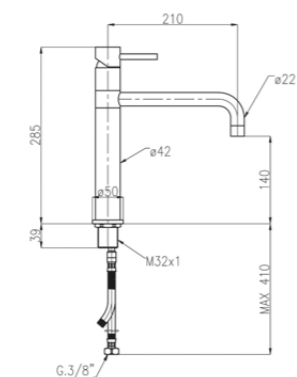

13600

Monocomando lavello con bocca girevole.

Single lever sink mixer with swivel spout.

00 cromo chrome € 90,00