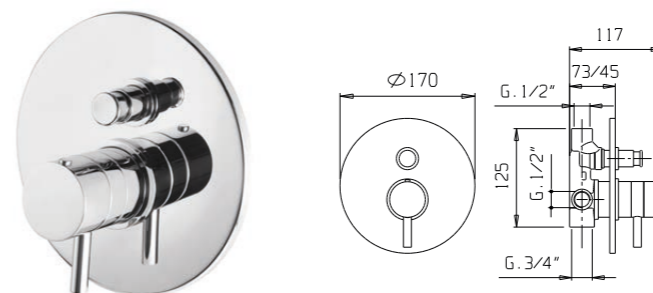

# FUTURIST

**13000**

Monocomando vasca esterno completo di doccia, supporto e flessibile cm. 150.  
Single lever bath mixer with handshower, support and 150 cm. flexible hose.

00 cromo chrome € 128,00

**13075**