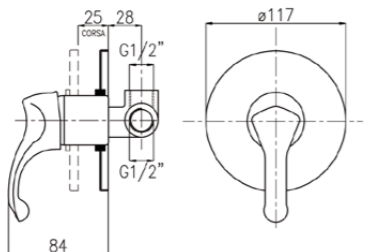

7500

Monocomando incasso doccia.
Built-in single-lever shower mixer.

00	cromo	chrome	€ 62,00
20	cromo-oro	chrome-gold	€ 81,00
08	bianco-cromo	white-chrome	€ 75,00
28	bianco-oro	white-gold	€ 81,00
13	oro	gold	€ 99,00
18	bronzo	bronze	€ 99,00