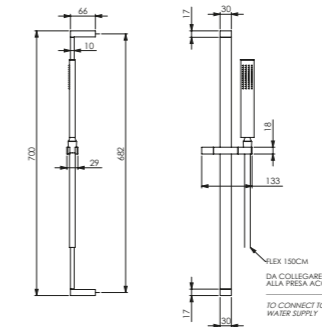

16550

Set saliscendi doccia composto da asta rettangolare inox cromata, doccia in ottone cromato 1 getto e flessibile 150 cm. chromalux.
Shower set with rectangular sliding rail chromed inox, chromed brass handshower 1 jet and flexible hose chromalux 150 cm.

00	cromo	chrome	€ 140,00