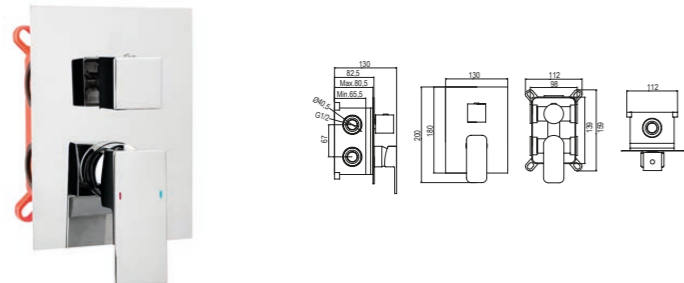

TH110

Monocomando incasso vasca/doccia.
Built in single-lever bath/shower mixer.

00 cromo chrome € 168,00