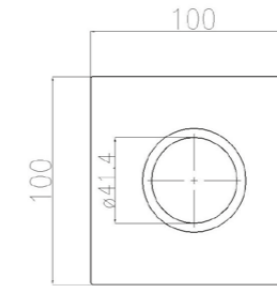

16500-50

Piastra per monocomando incasso "Quadric" art.16500.
Plate for built-in single-lever mixers "Quadric" art.16500.

00 cromo chrome € 50,00

16091-50

Piastra per monocomando incasso con deviatore "Quadric" art.16091.

Plate for single-lever built-in mixers diverter "Quadric" art.16091.

00 cromo chrome € 75,00