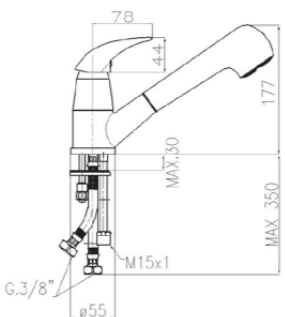

MP1077

Monocomando parrucchiere con doccia estraibile a due getti e flessibile nylon rinforzato grigio 150 cm. Hairdresser single lever mixer with extractable 2-jet handshower and 150 cm grey reinforced nylon flexible hose.

00 cromo chrome € 82,00