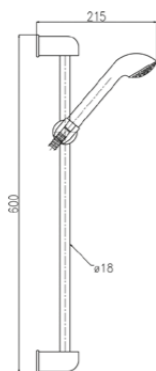

SD798

Saliscendi 60cm.completo di doccia "Young" e flessibile 150cm.

Slide rail 60 cm. with "Young" handshower and 150 cm. flexible hose.

00 cromo chrome € 28,00