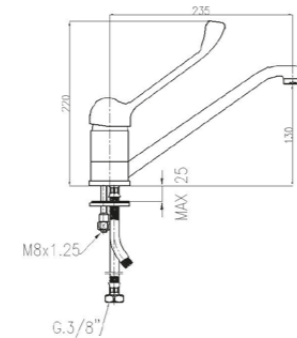

2420-LG

Monocomando lavello con bocca girevole e leva a gomito.
Single-lever sink mixer with swivel spout and elbow lever.

00	cromo	chrome	€ 67,00