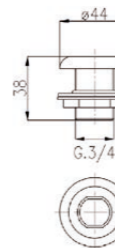

00 nera black € 17,00

**D.5.40**

Supporto in ABS cromato per doccia parrucchiere. ABS chromed support for hairdresser shower.

00 cromo chrome € 10,00

**703**

Coppia tubi flessibili in acciaio inox DN6 M. 10X1X3/8\"F. lunghezza 70cm. Couple of stainless steel flexible hoses DN6 Ø 10 M. 10x1x3/8\"F. length 70cm.