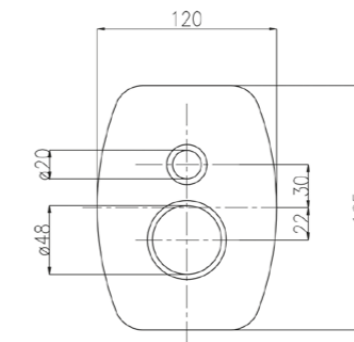

4091-50

Piastra per monocomando incasso doccia con deviatore "Elite" art. 2091.

Plate for built-in single-lever shower mixers with diverter "Elite" art. 2091.

00 cromo chrome € 20,00