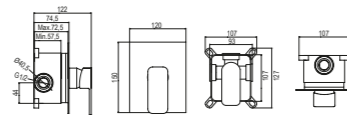

TH410

Monocomando incasso doccia.
Built-in single-lever shower mixer.

00 cromo chrome € 133,00