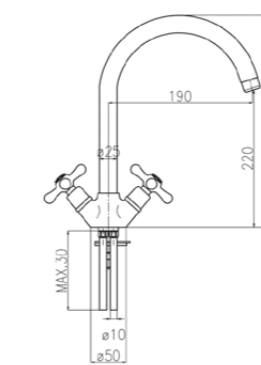

032-72

Gruppo monoforo lavello con bocca girevole art.072.
Single-hole sink mixer with high swivel spout item 072.

		vitone normale standardized valve	vitone dischi ceramici ceramic disc valve
00	cromo	chrome	€ 94,00 € 100,00
20	cromo-oro	chrome-gold	€ 122,00 € 127,00
08	bianco-cromo	white-chrome	€ 112,00 € 119,00
28	bianco-oro	white-gold	€ 122,00 € 127,00
13	oro	gold	€ 150,00 € 157,00
18	bronzo	bronze	€ 150,00 € 157,00