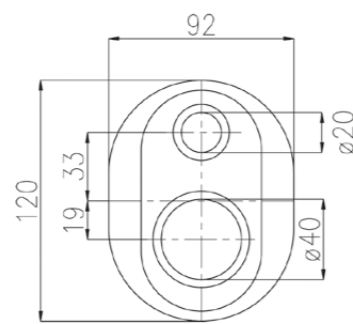

1054-50

Piastra per monocomando incasso doccia con deviatore "Panther" art. 1054, "Colonial" art. 7080, 7091.

Plate for built-in single-lever shower mixers with diverter "Panther" art. 1054 and "Colonial" art. 7080, 7091.

00 cromo chrome € 22,00
08 bianco-cromo white-chrome € 26,00
13 oro gold € 34,00
18 bronzo bronze € 34,00