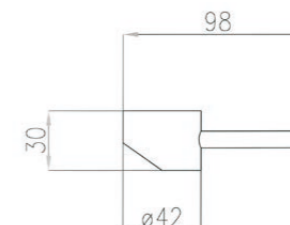

14000

Maniglia in metallo.
Metal lever.

00 cromo chrome € 000,00