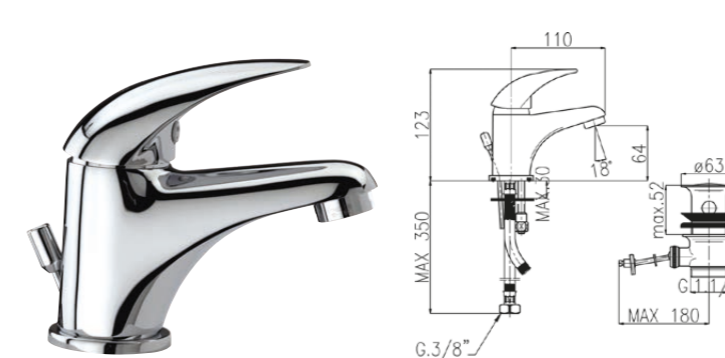

1068

Monocomando lavabo con scarico 1"1/4.
Single-lever basin mixer with 1"1/4 pop-up waste.

00	cromo	chrome	€ 56,00
20	cromo-oro	chrome-gold	€ 73,00
08	bianco-cromo	white-chrome	€ 68,00