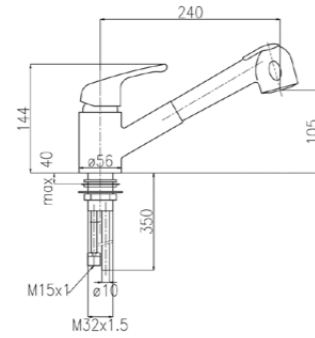

2480

Monocomando lavello con doccia estraibile a due getti.
Single-lever sink mixer with removable 2-jet handshower.

00 cromo chrome € 96,00