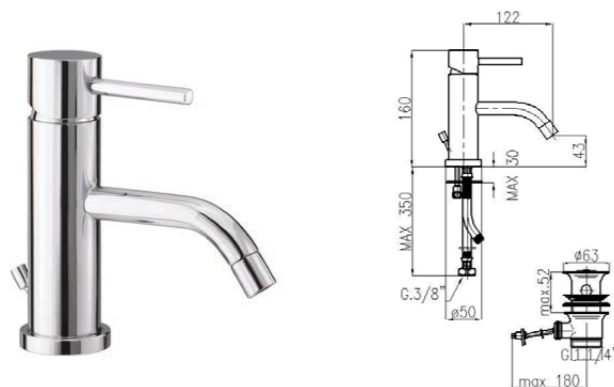

12100

Monocomando lavabo con scarico 1" 1/4.
Single-lever basin mixer with 1" 1/4 pop-up waste.

00 cromo chrome € 132,00