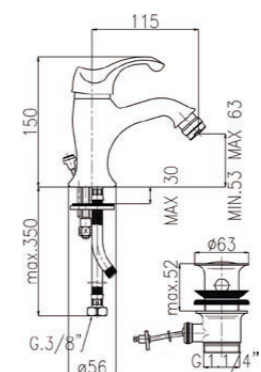

7200

Monocomando bidet con scarico 1" 1/4.
Single-lever bidet mixer with 1" 1/4 pop-up waste.

00	cromo	chrome	€ 96,00
20	cromo-oro	chrome-gold	€ 125,00
08	bianco-cromo	white-chrome	€ 115,00
28	bianco-oro	white-gold	€ 125,00
13	oro	gold	€ 154,00
18	bronzo	bronze	€ 154,00