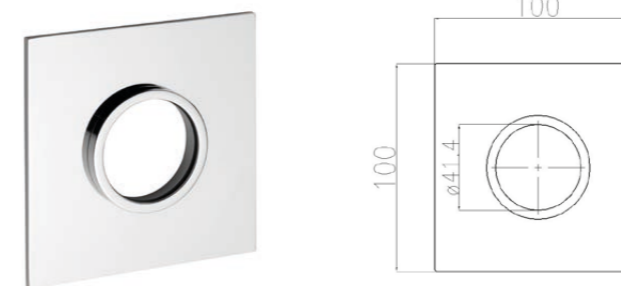

16500-50

Piastra per monocomando incasso "Quadric" art.16500.
Plate for built-in single-lever mixers "Quadric" art.16500.

00 cromo chrome € 50,00

16091-50

Piastra per monocomando incasso con deviatore "Quadric" art.16091.

Plate for single-lever built-in mixers diverter "Quadric" art.16091.

00 cromo chrome € 75,00