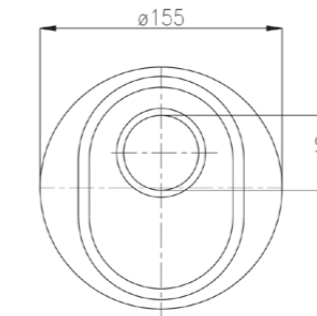

1076-50

Piastra tonda per monocomando incasso "Panther" art.1076 "Colonial" art.7500.

Round plate for built-in single-lever mixers "Panther" art.1076, "Colonial" art.7500.

00 cromo chrome € 9,00

08 bianco-cromo white-chrome € 10,60

13 oro gold € 14,00

18 bronzo bronze € 14,00