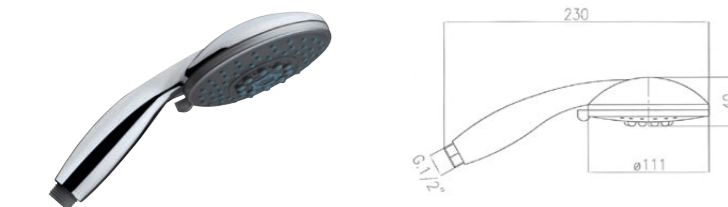

D0740

Doccia "Tris" a tre getti autopulente attacco da 1/2".
1/2" "Tris" self-cleaning three-jet handshower.

00 cromo chrome € 10,80