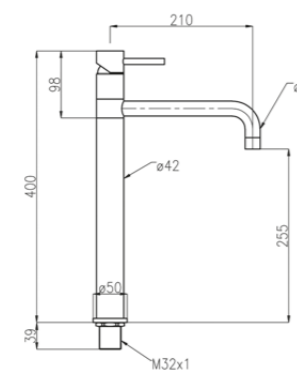

13650

Monocomando lavello alto con bocca girevole.

High single lever sink mixer with swivel spout.

00 cromo chrome € 150,00