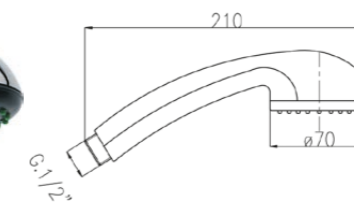

722

Doccia "Gommina" monogetto attacco da 1/2".
1/2" "Gommina" one-jet handshower.

00 cromo chrome € 4,60