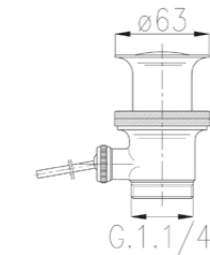

10-530

Scarico con tappo in ottone 1" 1/4.
Pop-up waste with brass plug.

00	cromo	chrome	€ 11,00
20	cromo-oro	chrome-gold	€ 18,00
13	oro	gold	€ 25,00
18	bronzo	bronze	€ 23,00