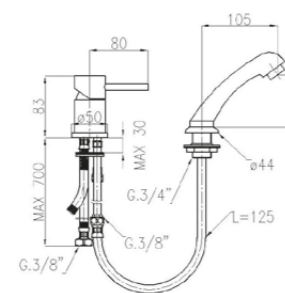

Hairdresser single lever with Ø 35 cartridge, 70 cm stainless steel connection hoses. Metallic grey PVC flexible hose 125cm. and chromed shower.

00 cromo chrome € 64,00

idem con doccia nera ditto with black handshower € 63,00