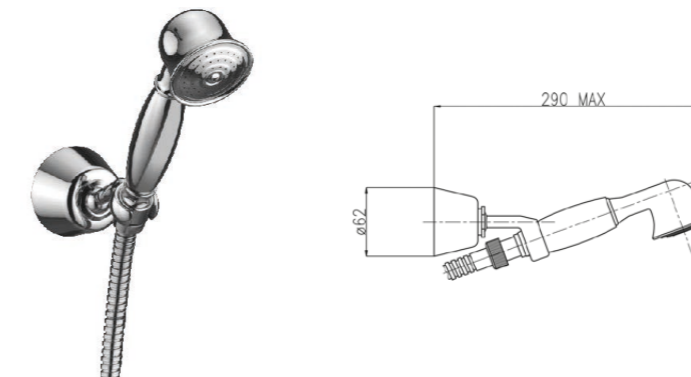

00 cromo chrome € 12,80

048

Doccia duplex "Liberty" attacco conico e flessibile  
cm.150 da 1/2".  
1/2" "Liberty" duplex handshower, conical connection  
and 150 cm. flexible hose.

00 cromo chrome € 48,00  
20 cromo-oro chrome-gold € 62,00  
08 bianco-cromo white-chrome € 57,00  
28 bianco-oro white-gold € 62,00  
13 oro gold € 76,00  
18 bronzo bronze € 76,00