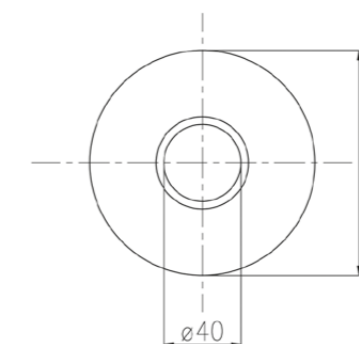

PRO101

Kit prolunga per deviatore monocomando incasso vasca/doccia.

Extension kit for diverter of built-in single lever bath/shower mixer.

00 cromo chrome € 9,40

PRO0200

Kit prolunga Ø 40 mm per sede cartuccia monocomando doccia e vasca/doccia.

Ø 40 mm extension kit for cartridge-seat of built-in single-lever shower mixer and bath/shower mixers.

00 cromo chrome € 37,00

PRO01130

Kit prolunga Ø 35 mm per sede cartuccia monocomando doccia e vasca/doccia.

Ø 35 extension kit for cartridge-seat of built-in single-lever shower mixers and bath/shower mixers.

00 cromo chrome € 37,00

16500-50

Piastra per monocomando incasso "Quadric" art.16500.
Plate for built-in single-lever mixers "Quadric" art.16500.

00 cromo chrome € 50,00

16091-50

Piastra per monocomando incasso con deviatore "Quadric" art.16091.

Plate for single-lever built-in mixers diverter "Quadric" art.16091.

00 cromo chrome € 75,00

5500-50

Piastra tonda per monocomando incasso doccia serie "Colonial".

Round plate for built-in single-lever shower mixers "Colonial".

00 cromo chrome € 20,00

13 oro gold € 31,00

1076-50

Piastra tonda per monocomando incasso "Panther" art.1076 "Colonial" art.7500.

Round plate for built-in single-lever mixers "Panther" art.1076, "Colonial" art.7500.

00 cromo chrome € 9,00

08 bianco-cromo white-chrome € 10,60

13 oro gold € 14,00

18 bronzo bronze € 14,00