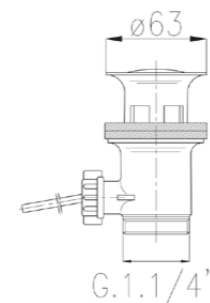

10-532

Scarico in hostaform bianco con tappo in acciaio inox.
White hostaform pop-up waste with stainless steel plug.

00	cromo	chrome	€ 6,50