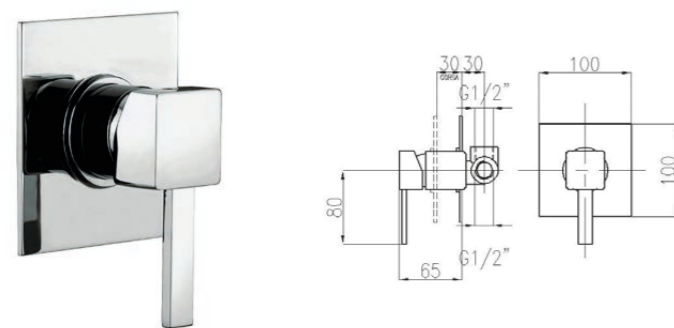

16500

Monocomando incasso doccia.
Built in single lever shower mixer.

00 cromo chrome € 104,00