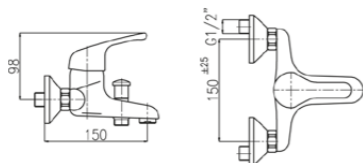

2180

Monocomando vasca esterno.
Single-lever bath mixer.

00	cromo	chrome	€ 83,00
20	cromo-oro	chrome-gold	€ 108,00
08	bianco-cromo	white-chrome	€ 100,00
28	bianco-oro	white-gold	€ 108,00