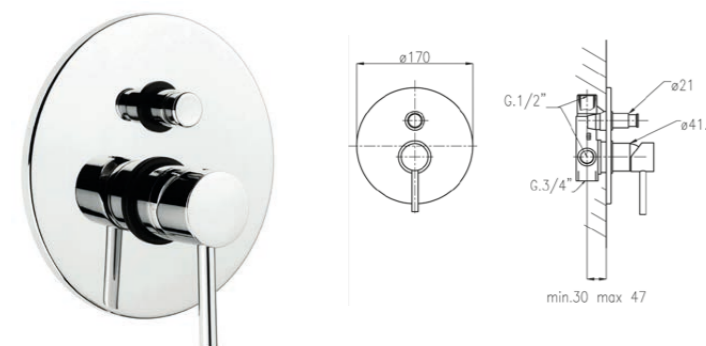

13070

Monocomando incasso vasca/doccia.
Built in single lever bath/shower.

00 cromo chrome € 110,00