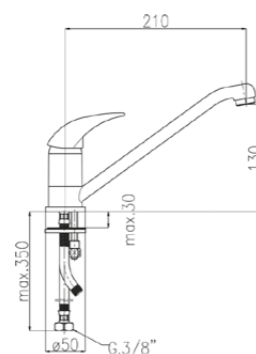

1078

Monocomando lavello con bocca girevole.
Single lever sink mixer with swivel spout.

00	cromo	chrome	€ 43,00
08	bianco-cromo	white-chrome	€ 52,00