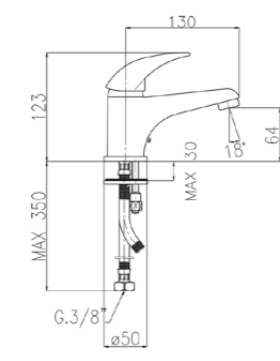

1069-130

Monocomando lavabo con bocca 130 mm senza scarico con portacatenella.
Single-lever basin mixer with 130 mm spout without pop-up waste with chain holder.

00	cromo	chrome	€ 48,00
20	cromo-oro	chrome-gold	€ 60,00
08	bianco-cromo	white-chrome	€ 56,00