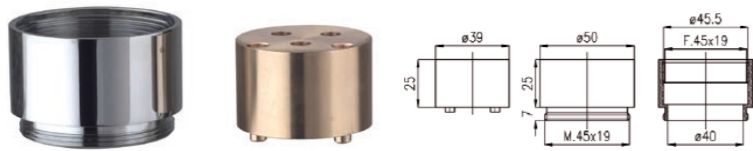

PRO0200

Kit prolunga Ø 40 mm per sede cartuccia monocomando doccia e vasca/doccia.

Ø 40 mm extension kit for cartridge-seat of built-in single-lever shower mixer and bath/shower mixers.

00 cromo chrome € 37,00