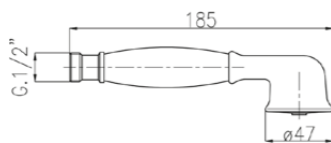

## 040

Doccia "Liberty" monogetto con impugnatura in metallo cromato attacco da 1/2".  
1/2" "Liberty" one-jet handshower with metal chromed plated grip.

00 cromo chrome € 21,00  
20 cromo-oro chrome-gold € 27,00  
08 bianco-cromo white-chrome € 25,00  
28 bianco-oro white-gold € 27,00  
13 oro gold € 32,00  
18 bronzo bronze € 32,00