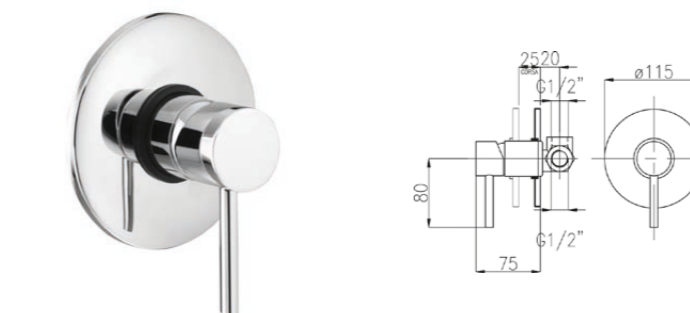

12500

Monocomando incasso doccia.
Built-in single-lever shower mixer.

00 cromo chrome € 72,00