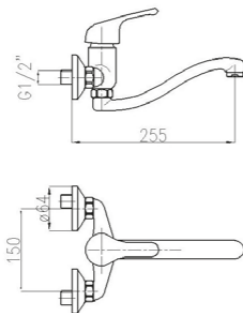

TE 2504

Monocomando lavello esterno con bocca girevole.

Single-lever wall sink mixer with swivel spout.

00 cromo ..... chrome ..... € 64,00