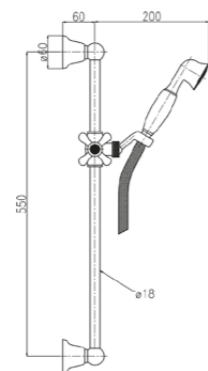

O46

Saliscendi 60 cm completo di doccia "Liberty" e flessibile cm.150.
60 cm slide rail with "Liberty" handshower and 150 cm flexible hose.

00	cromo	chrome	€ 150,00
20	cromo-oro	chrome-gold	€ 182,00
08	bianco-cromo	white-chrome	€ 168,00
28	bianco-oro	white-gold	€ 182,00
13	oro	gold	€ 225,00
18	bronzo	bronze	€ 225,00