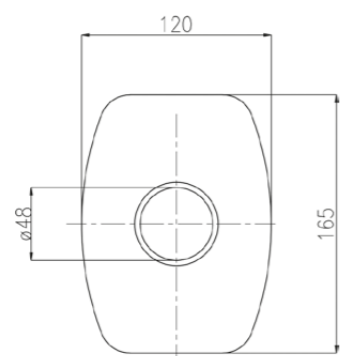

4500-50

Piastra per monocomando incasso doccia "Elite" art. 2360.

Plate for built-in single-lever shower mixers "Elite" art. 2360.

00 cromo chrome € 16,00