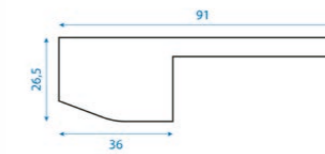

TH1000

Leva in metallo serie "Thin".
Metal lever for range "Thin".

00 cromo chrome € 12,00