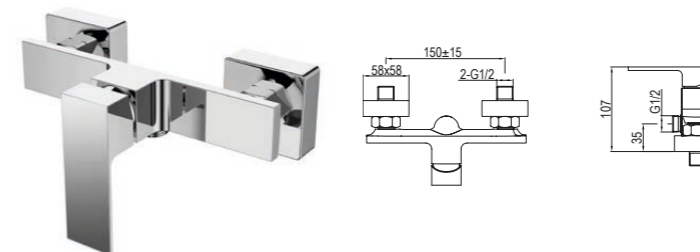

TH400

Monocomando doccia esterno senza kit doccia.
Single lever shower mixer.

00 cromo chrome € 129,00