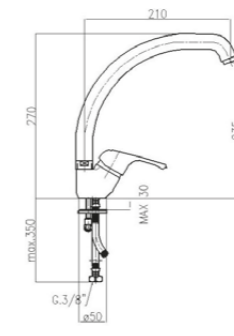

2470

Monocomando lavello con bocca girevole in tubo (art.074).
Single-lever sink mixer with tubular swivel spout (art.074).

00	cromo	chrome	€ 88,00
08	bianco-cromo	white-chrome	€ 106,00