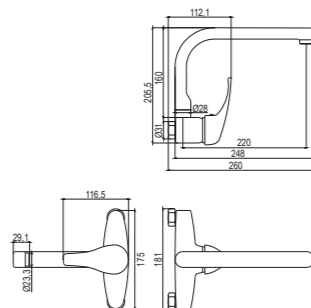

TE 2508

Monocomando lavello esterno con bocca girevole fusa.

Single-lever wall sink mixer with cast swivel spout.

00 cromo ..... chrome ..... € 80,00