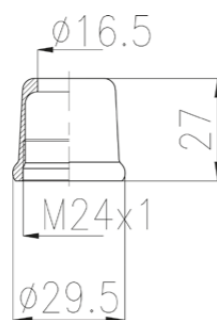

M052

Coprivite "Liberty" 24x1.
24x1 "Liberty" valve cover.

00	cromo	chrome	€ 3,00
13	oro	gold	€ 6,00
18	bronzo	bronze	€ 6,00