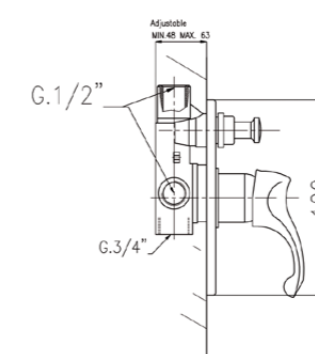

7091

Monocomando incasso vasca/doccia.
Built-in single-lever bath/shower mixer.

00	cromo	chrome	€ 110,00
20	cromo-oro	chrome-gold	€ 143,00
08	bianco-cromo	white-chrome	€ 132,00
28	bianco-oro	white-gold	€ 143,00
13	oro	gold	€ 176,00
18	bronzo	bronze	€ 176,00