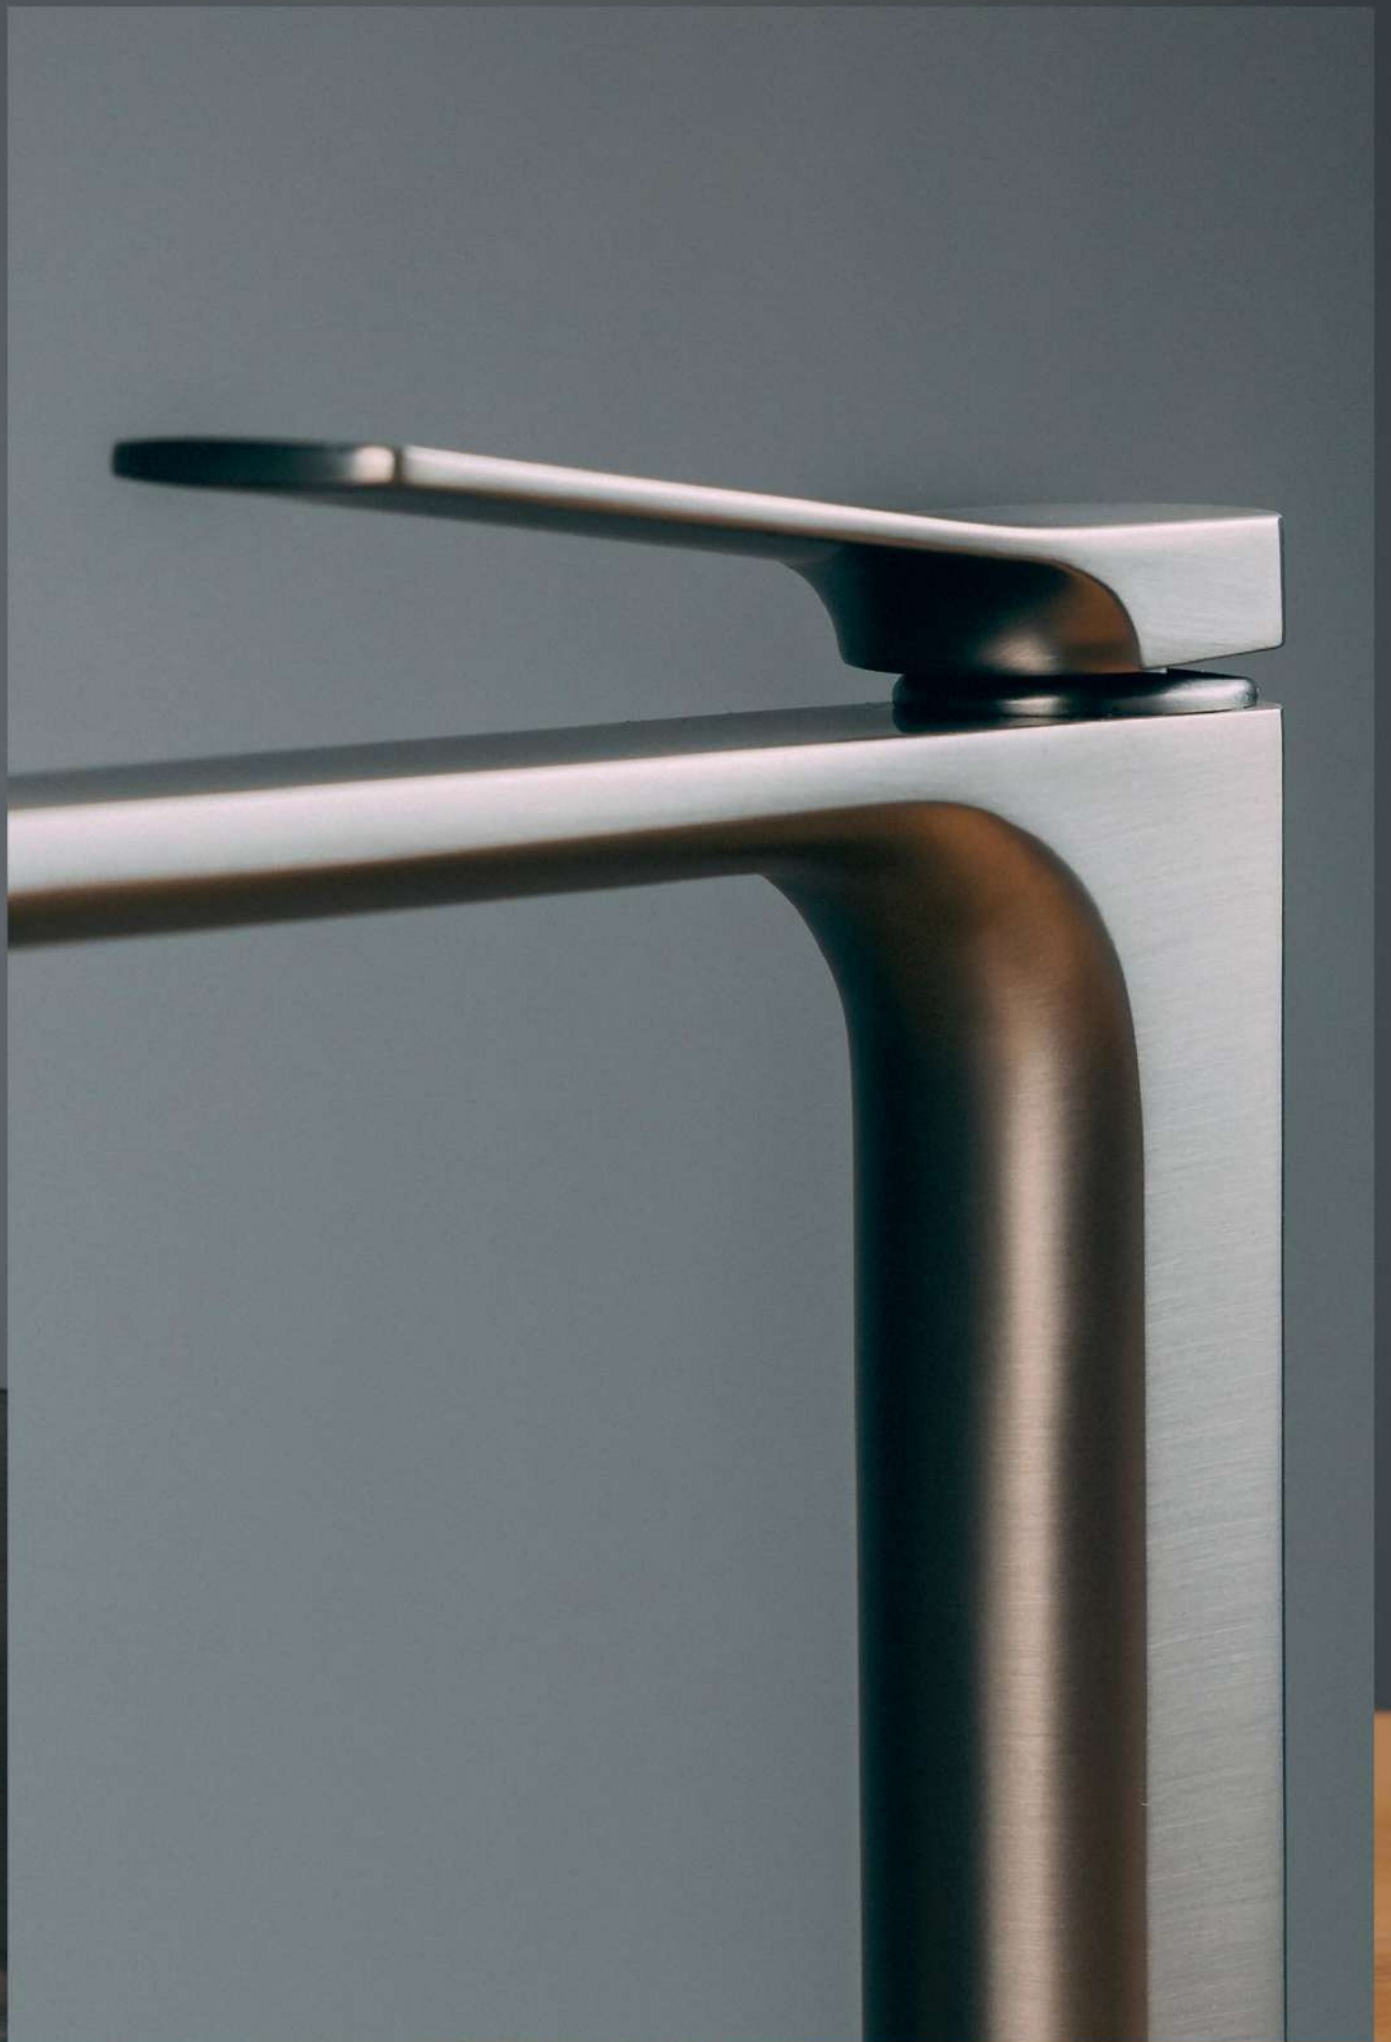

A modern, minimalist faucet with a white rectangular basin, set against a marble background. The faucet is sleek and metallic, with a single-lever handle and a curved spout. The basin is a simple, clean white rectangle. The background is a light-colored marble with dark, veined patterns. The overall aesthetic is clean and contemporary.