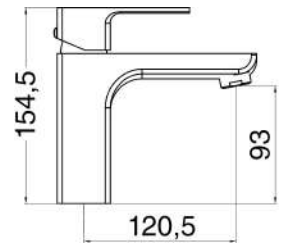

1 bar	2 bar	3 bar	4 bar	5 bar
5,6	7,8	8,7	11,8	13

cod.	var.	fin.	€
MXLAMCNXCCR		Cromo	78,00
MXLAMCNXCNO		Nero opaco	96,00